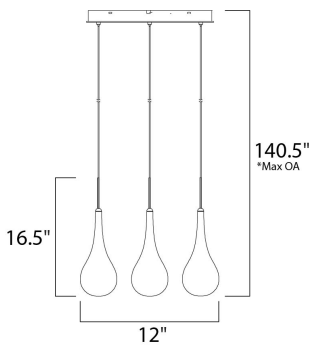

PRODUCT DESCRIPTION

The new Larmes features an extended profile Clear glass shade that screws on to a Satin Nickel mount. Long life G4 LED offers considerable light with dimming capabilities.

*max overall height

MEASUREMENTS

- DIMENSION : 12" L x 12" W x 16.5" H
- MAX OAH : 140.5" OAH
- CANOPY : 16.33" W x 1" H x 16.33" L
- HANGING WEIGHT : 13.5 lb

LAMPING

- INPUT VOLTAGE : 120V
- LUMENS : 945 Rated
- BULB : 9 x 1.5W LED 12V G4 , 14W Total
- BULB INCLUDED : (Included)
- DIMMABLE : Electronic Low Voltage (ELV)
- CRI : 80+ CRI
- COLOR_TEMP : 3000K